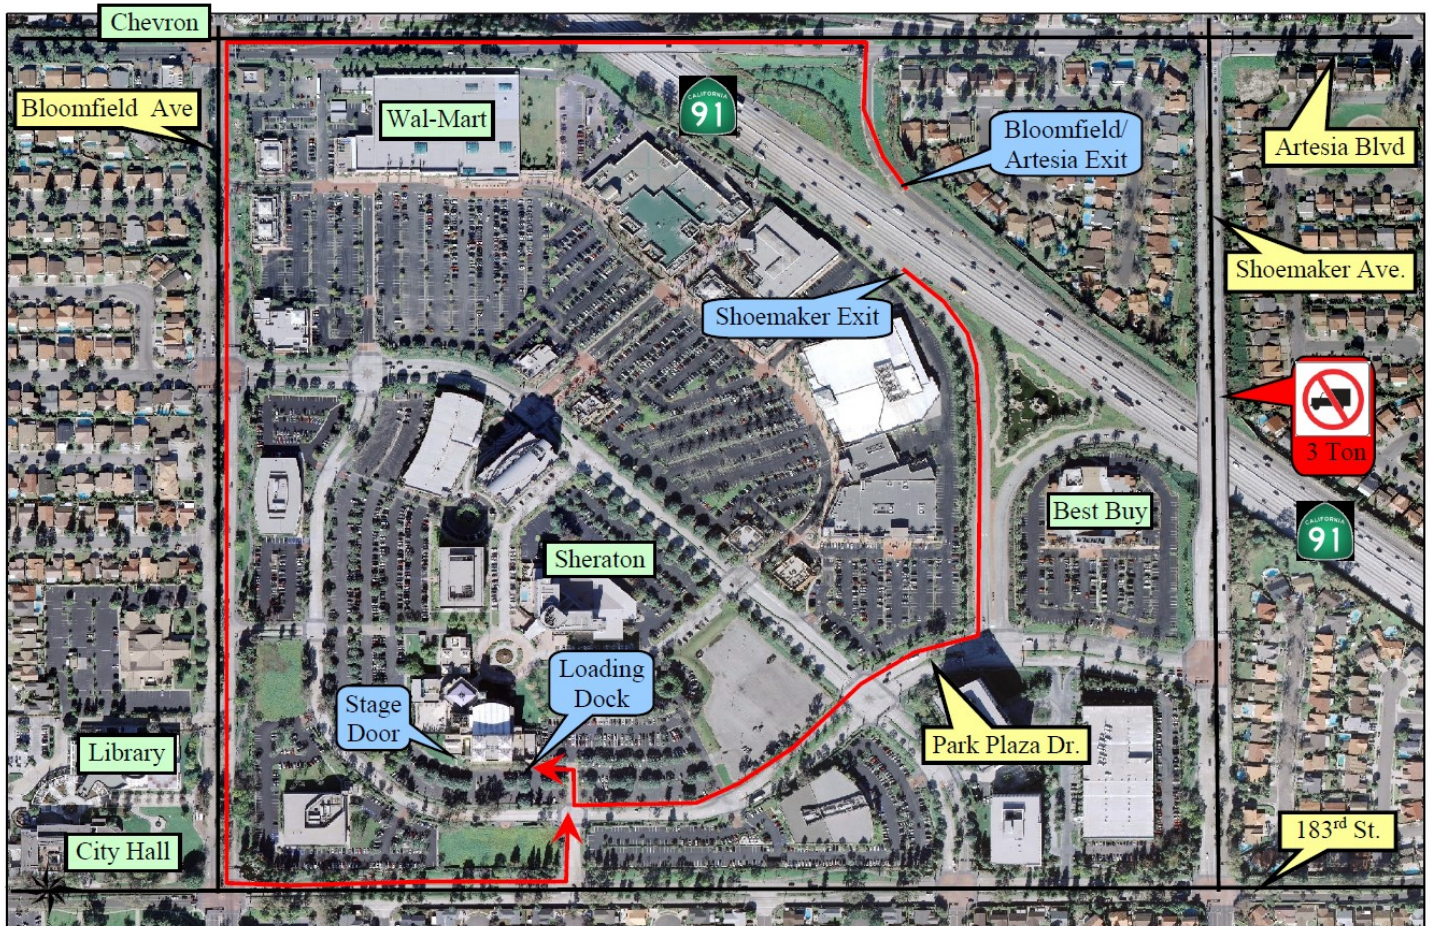

# Directions/ Truck Route

Cerritos Center for the Performing Arts is located in the City of Cerritos on the LA/ Orange County border off of California Highway 91, between Interstates 5 and 605.

### Truck Route and Information:

Shoemaker Ave. bridge over Hwy 91 has a 3 ton restriction ~ see map above

Closest BIO DIESEL fuel is at CHEVRON on the corner of Bloomfield and Artesia or  
#2 DIESEL at CHEVRON at 13356 South St, Cerritos, 90703

### Map Application Address:

If using a mapping application, use the following address for better directions to the Loading Dock/ Stage Door:  
**18298 Park Plaza Dr., Cerritos 90703.**

Contact Technical Director to reserve parking spaces for overnight truck or bus access