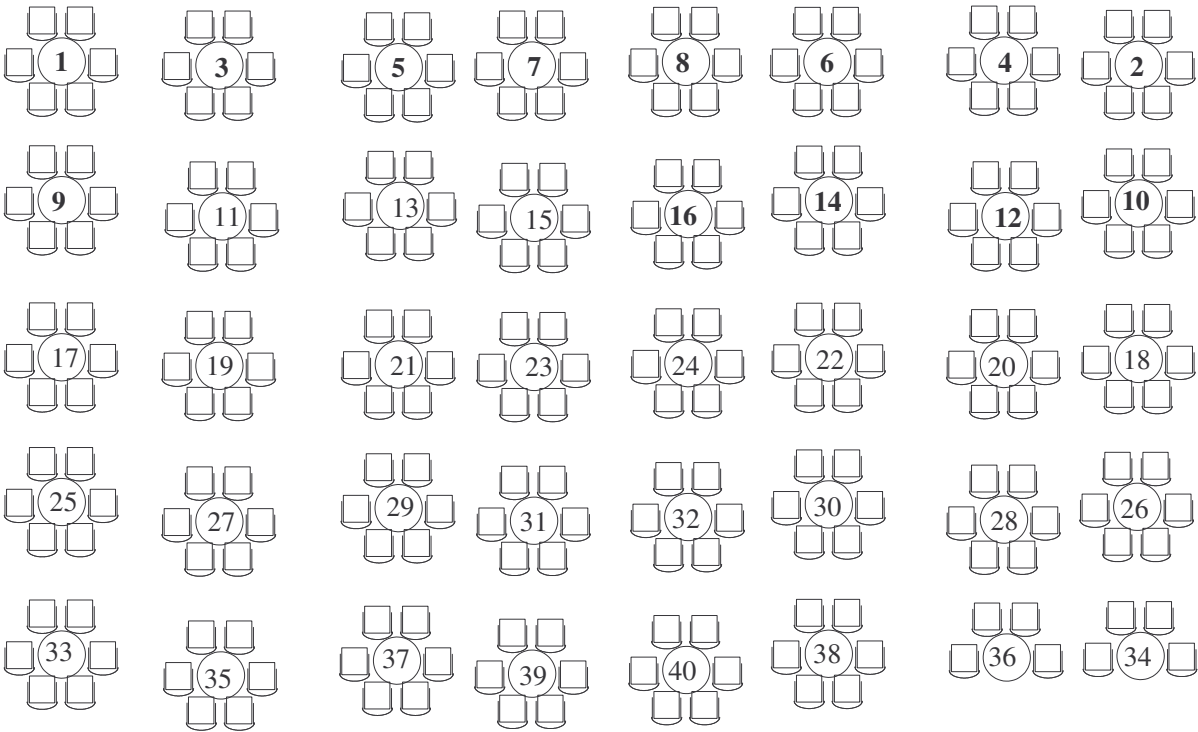

1 3 5 7 9 11 13 15 MJ 17 19 21 23 25 27 29 30 28 26 24 22 20 18 MJ 16 14 12 10 8 6 4 2

Row MM-  
High back chairs

Row MM-  
High back chairs

1 3 5 7 9 11 13 15 MK 17 19 21 23 25 27 29 30 28 26 24 22 20 18 MK 16 14 12 10 8 6 4 2

1 3 5 7 9 11 13 15 ML 17 19 21 23 25 27 29 30 28 26 24 22 20 18 ML 16 14 12 10 8 6 4 2

1 3 5 7 9 11 13 15 MM 17 19 21 23 25 27 29 30 28 26 24 22 20 18 MM 16 14 12 10 8 6 4 2

Entrance

# Sierra Nights Cabaret

Capacity 242

Stage

Tall tables and chairs

Anywhere on floor

Entrance